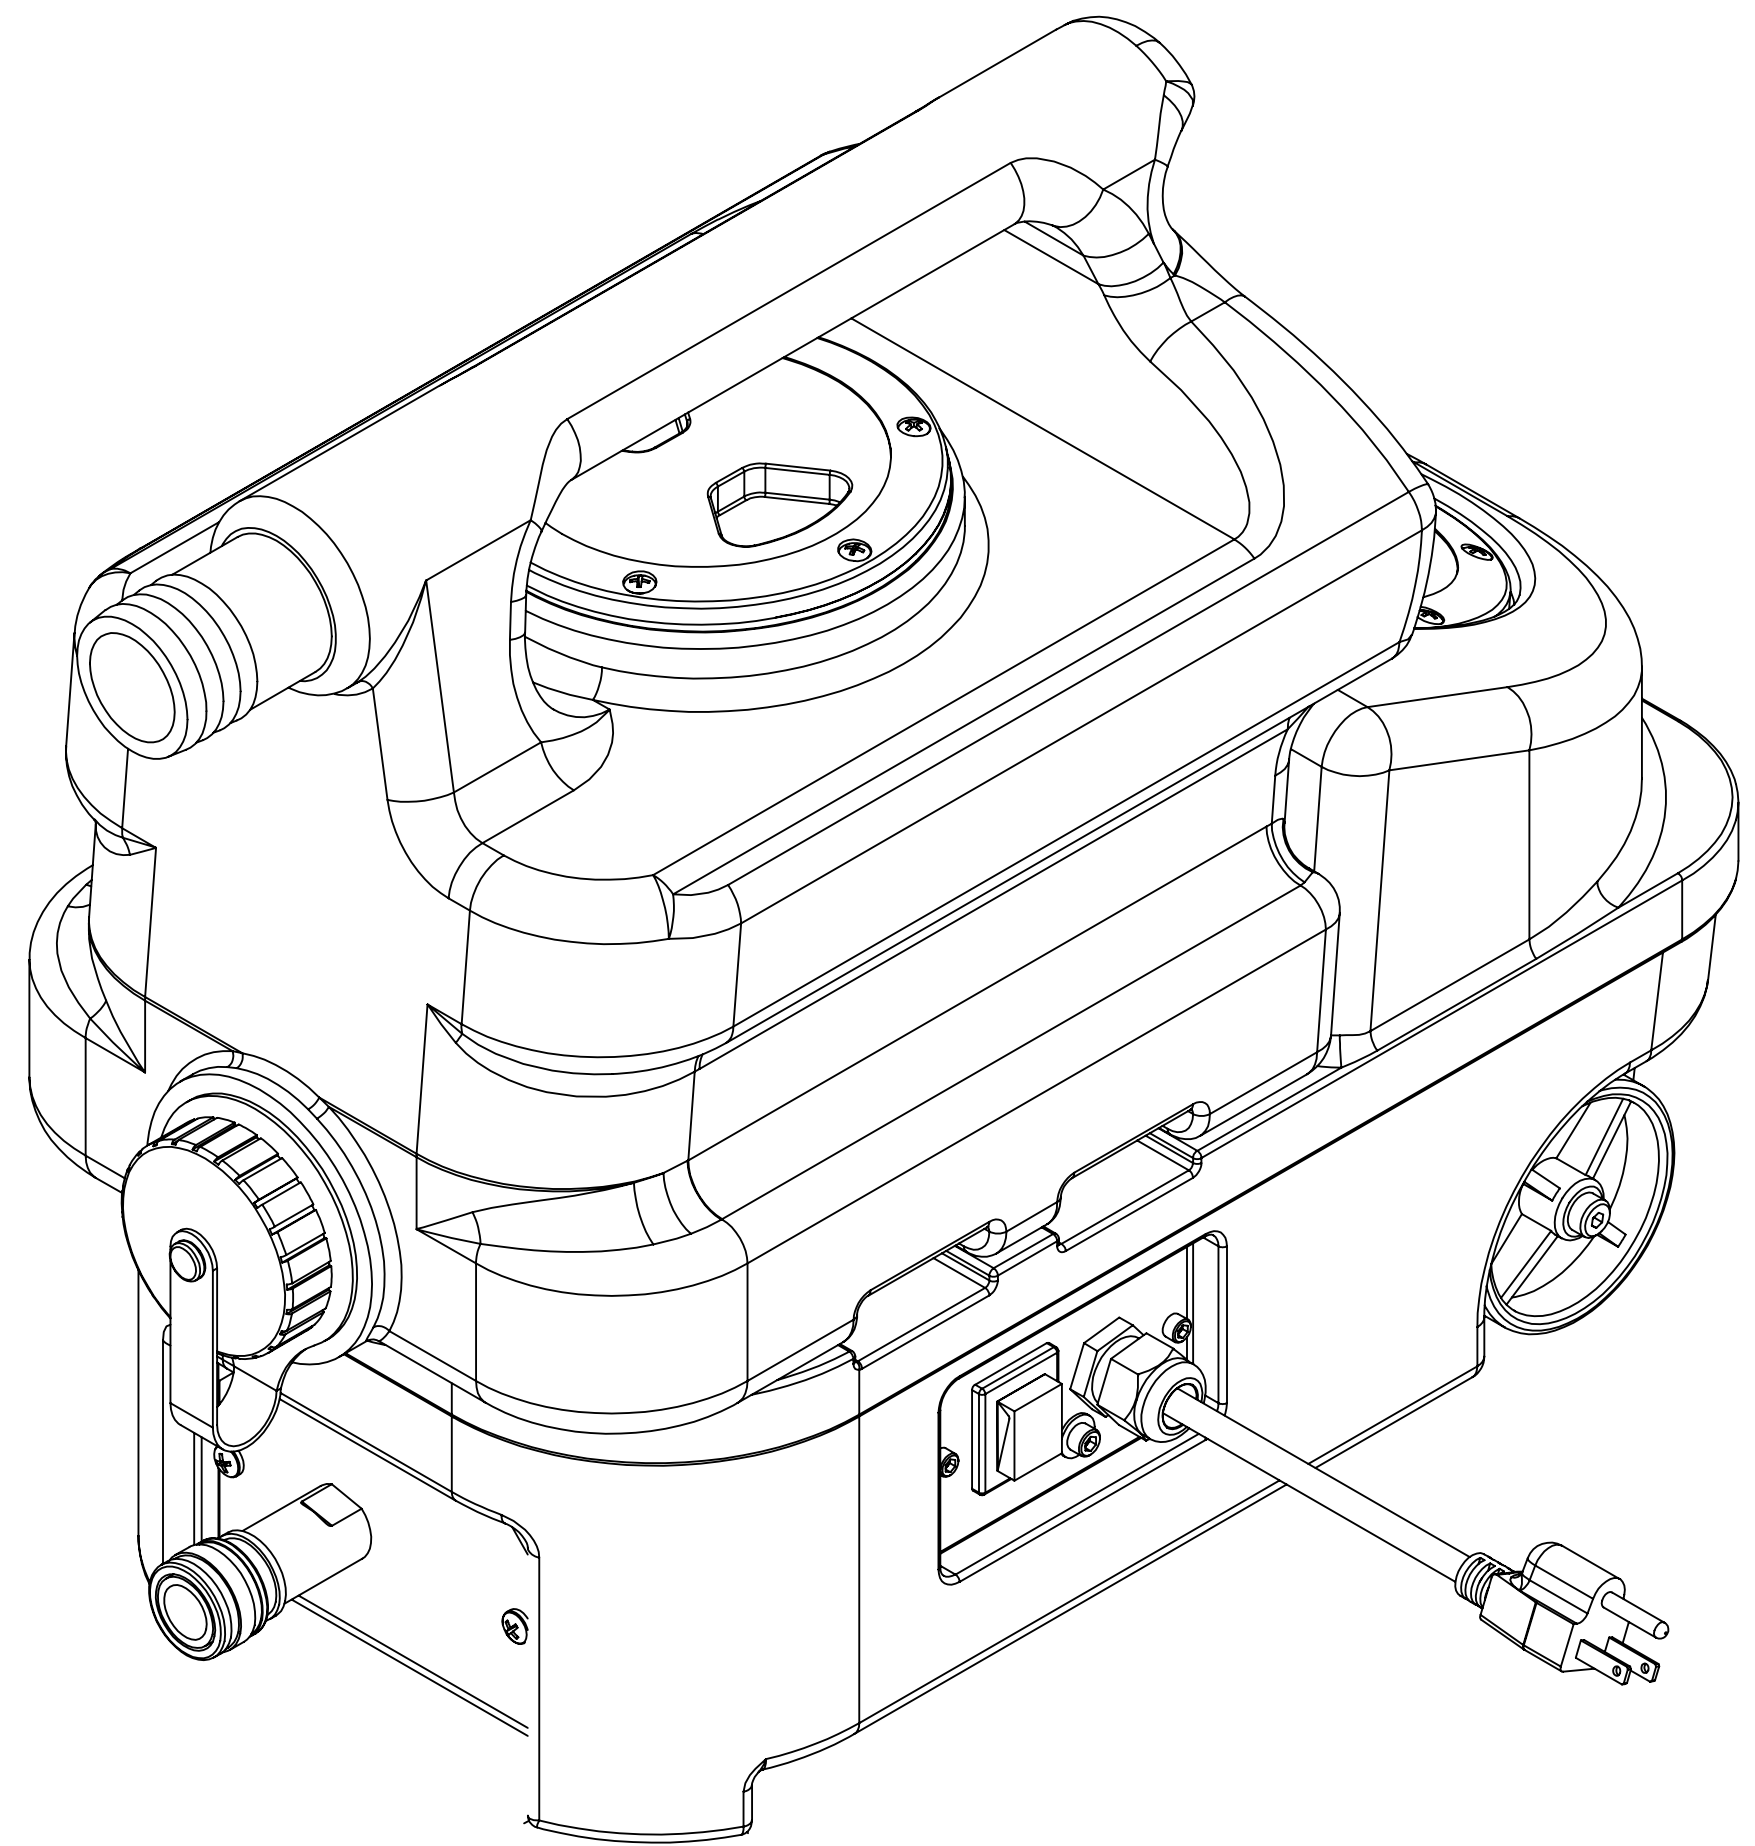

ACCESSORIES

PART NO.	DESCRIPTION	QTY.	MSRP
AD127	stop sign register your product	1	
H141	cuff-lynx, 2" to 1.5" reducer	1	$3.99 ea
G147	strap, velcro, w/buckle	3	$3.49 ea
B101	quick disconnect, male, 1/4" male x 1/4" fpt	1	$8.49 ea
AH135	sol hose, 1/8" x 97", (OAL), m	1	$36.99 ea
H360	vac hose, 1-1/4" x 8'	1	$19.99 ea
B102	quick disconnect, 1/4" female x 1/4" fpt	1	$17.99 ea
H282	tool, uph, s/s w/ valve	1	$98.99 ea

	NAME	DATE	MYTEE PRODUCTS, INC. 858-679-1191		
DRAWN	J. Cosh	4/5/11	TITLE:		
CHECKED			Spotter		
PROPRIETARY AND CONFIDENTIAL THE INFORMATION CONTAINED IN THIS DRAWING IS THE SOLE PROPERTY OF MYTEE PRODUCTS, INC. ANY REPRODUCTION IN PART OR AS A WHOLE WITHOUT THE WRITTEN PERMISSION OF MYTEE PRODUCTS, INC. IS PROHIBITED.			SIZE	DWG. NO.	REV
			C	S-300	0D
SCALE: 1:2			DO NOT SCALE DRAWING	SHEET 1 OF 2