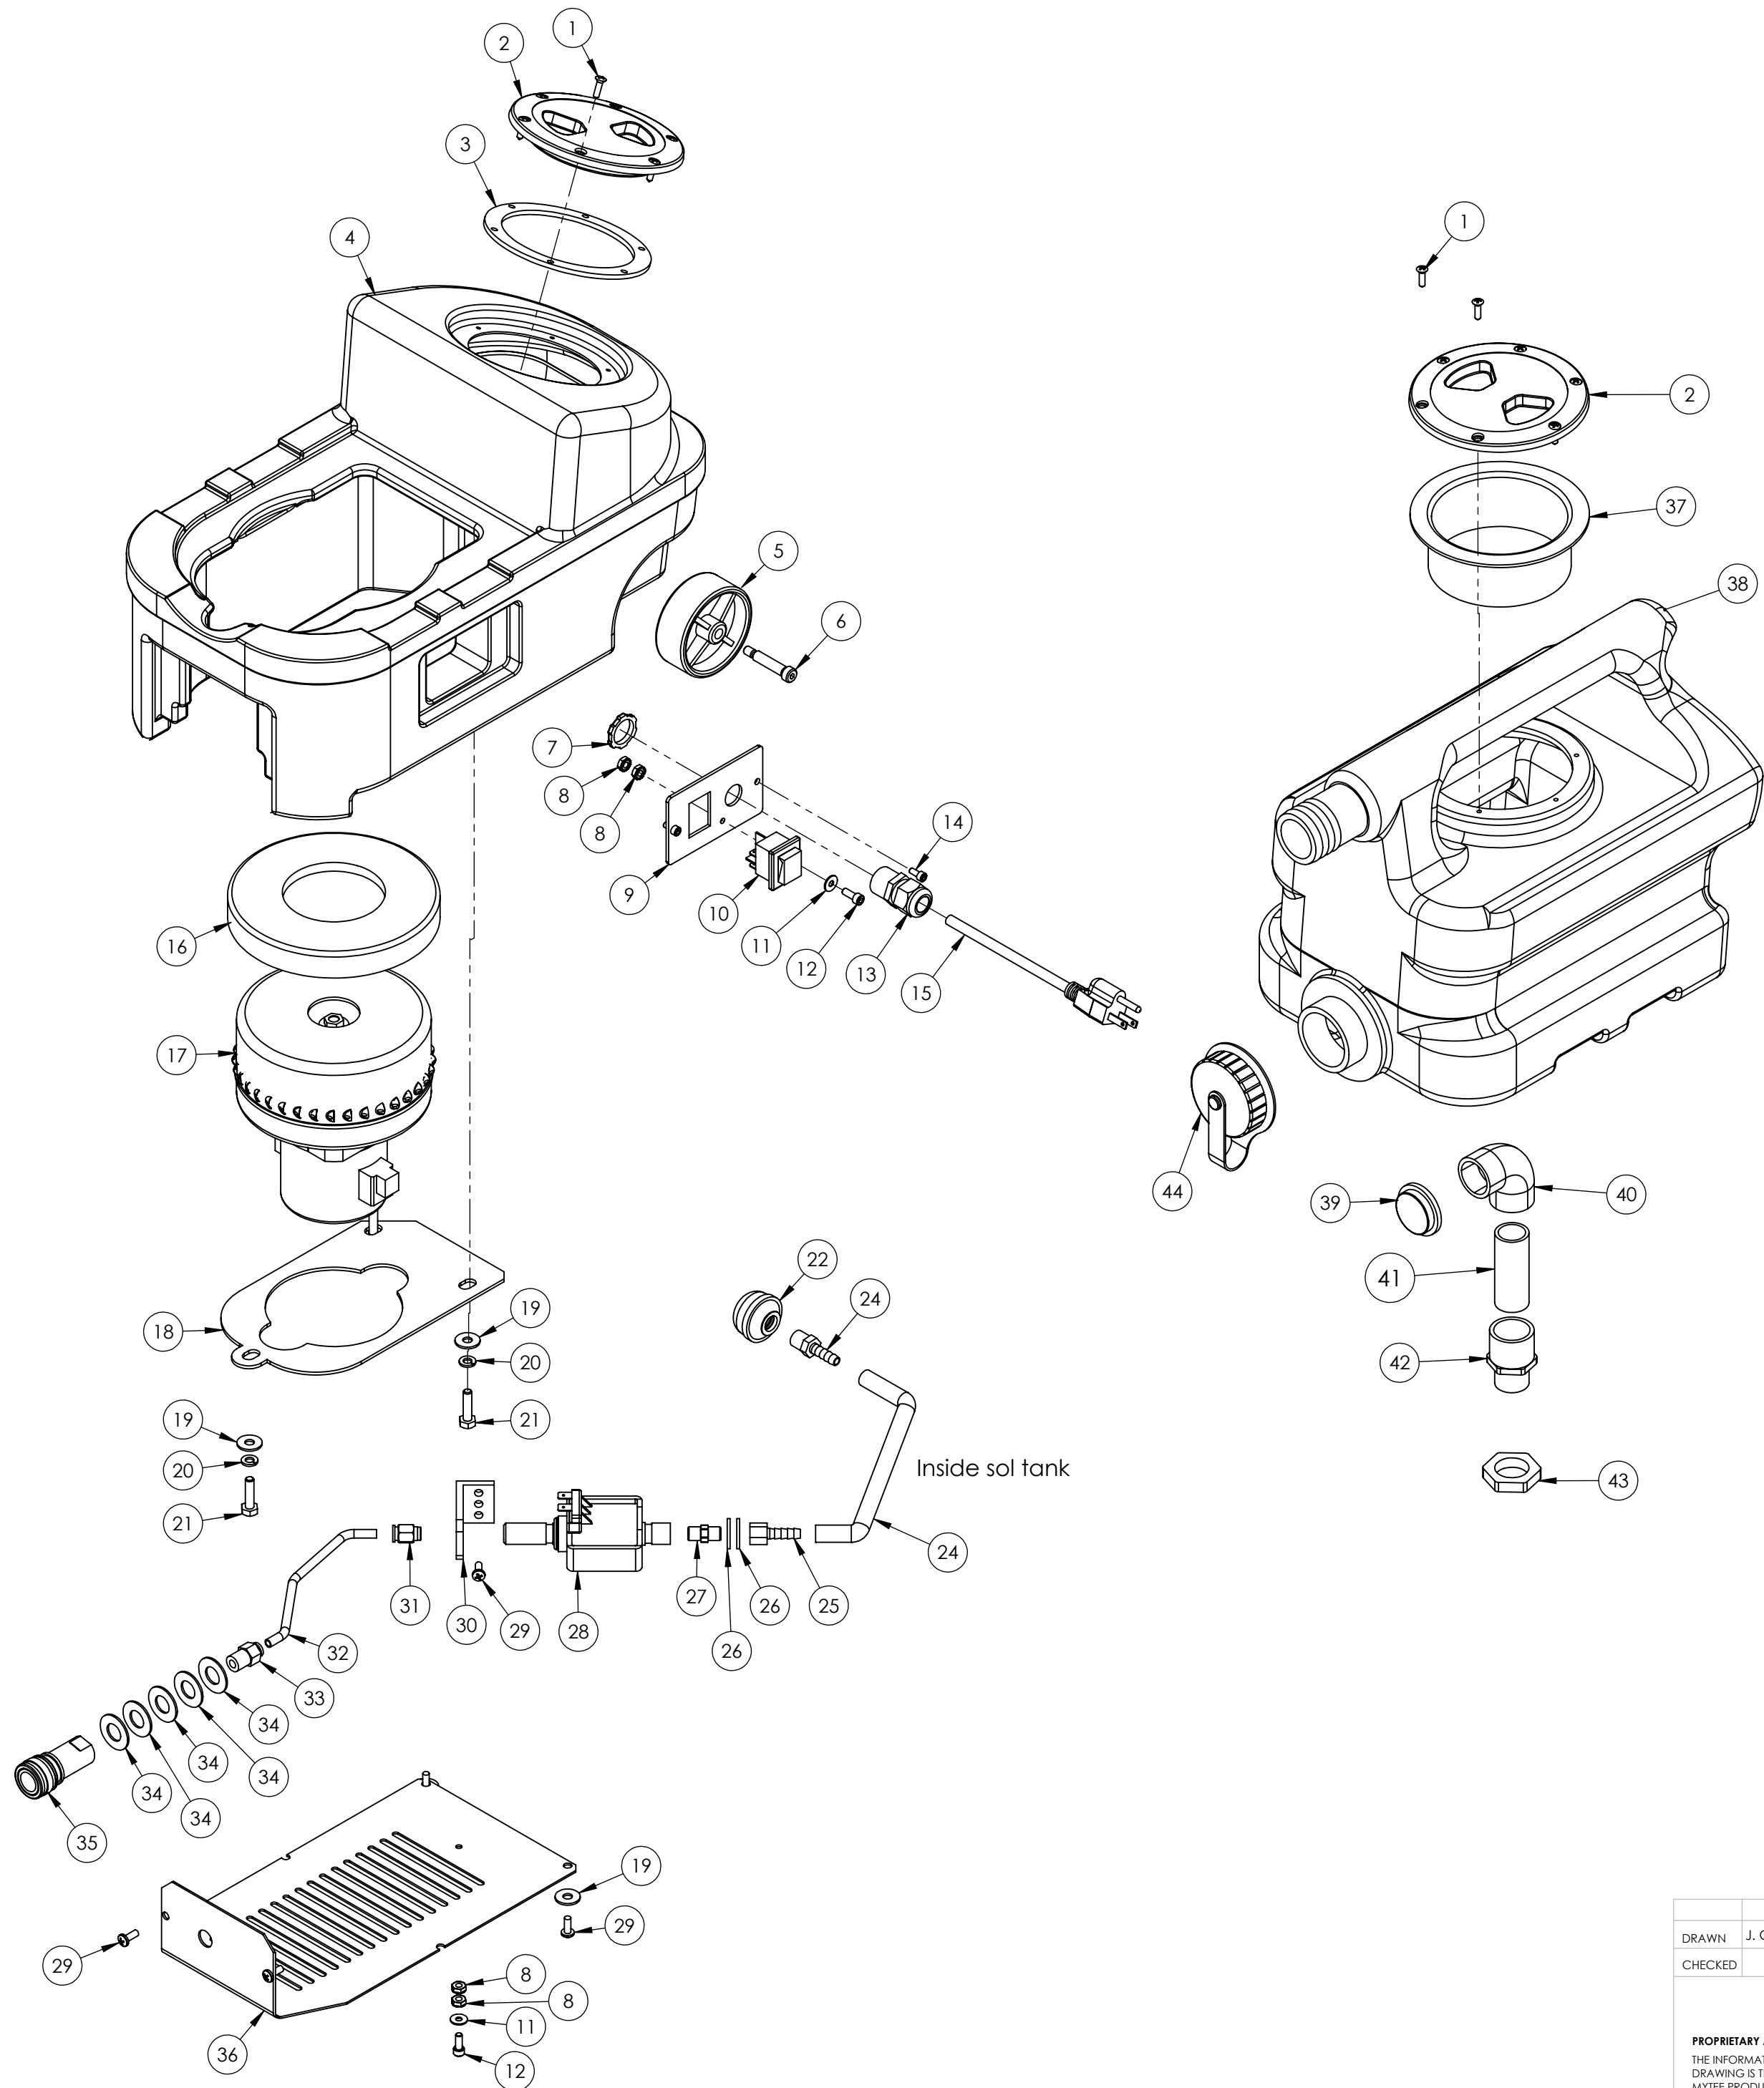

NAME	DATE	MYTEE PRODUCTS, INC.			
DRAWN	J. Cash	4/5/11	858-679-1191			
CHECKED			TITLE:			
PROPRIETARY AND CONFIDENTIAL THE INFORMATION CONTAINED IN THIS DRAWING IS THE SOLE PROPERTY OF MYTEE PRODUCTS, INC. ANY REPRODUCTION IN PART OR AS A WHOLE WITHOUT THE WRITTEN PERMISSION OF MYTEE PRODUCTS, INC. IS PROHIBITED.			Spotter			
			SIZE	DWG. NO.	REV	
			C	S-300	OD	
			SCALE: 1:4	DO NOT SCALE DRAWING	SHEET 2 OF 2